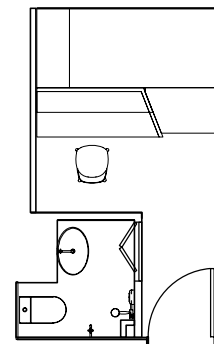

TYPE D

Single Room - TYPE D

monthly rental **RM1,180** per pax

SINGLE ROOM

- 
Single Bed Frame
- 
Air-Conditioner
- 
Mattress
- 
Wardrobe
- 
Bathroom
- 
Work Station

TYPE B

Single Room - TYPE B

monthly rental **RM1,280** per pax