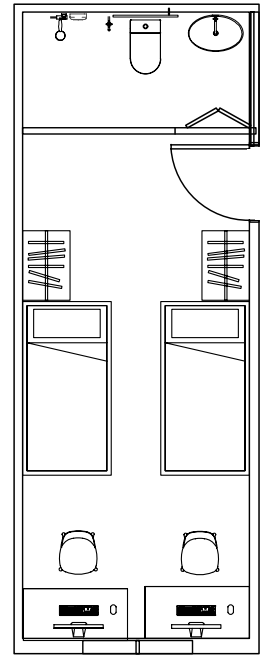

monthly rental **RM780** per pax

TWIN SHARING ROOM

- Single Bed Frame
- Air-Conditioner
- Mattress
- Wardrobe
- Bathroom
- Work Station
- Window

TYPE A

monthly rental **RM1,500** per pax

SINGLE ROOM

- Queen Size Bed Frame
- Air-Conditioner
- Mattress
- Wardrobe
- Bathroom
- Work Station
- Window

TYPE A