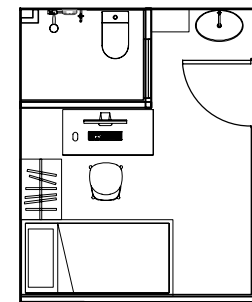

TYPE B

TYPE C

Single Room - TYPE B & C

monthly rental **RM1,050** per pax

SINGLE ROOM

- Single Bed Frame
- Air-Conditioner
- Mattress
- Wardrobe
- Bathroom
- Work Station

TYPE D

Single Room - TYPE D