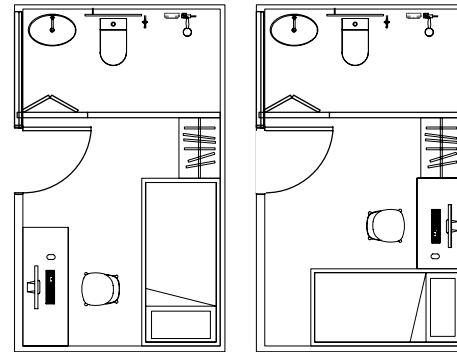

monthly rental **RM1,050** per pax

SINGLE ROOM

- Single Bed Frame
- Air-Conditioner
- Mattress
- Wardrobe
- Bathroom
- Work Station

TYPE B

TYPE C