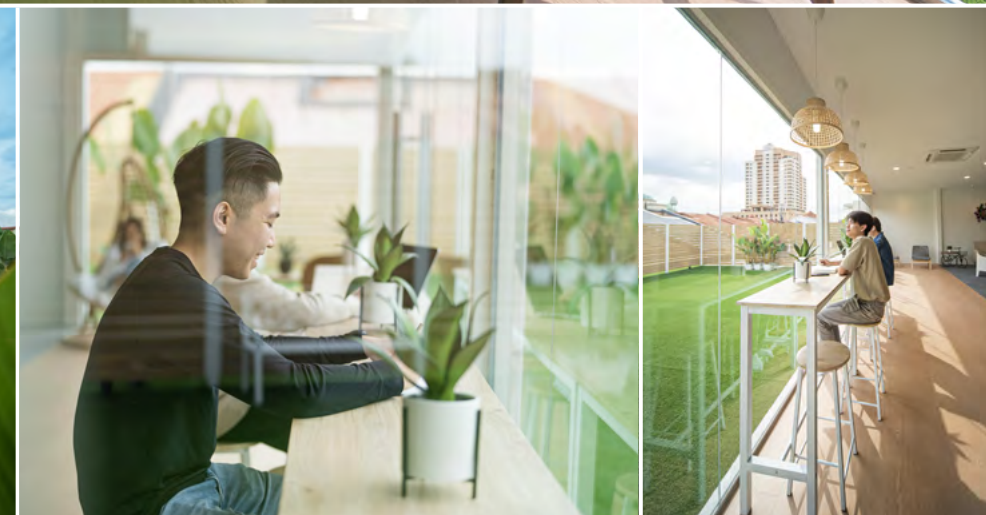

Rooftop Garden

Male
Students Residence
THE ONE CO-LIVING SPACE

Male Students Residence - In the Playroom, relax and unwind with friends through games such as board games, carrom, mini snooker and more. Move through the four floors of the hostel

easily by lifts, and to the rooftop for beautiful views of the sunrise, sunset and fresh air. Take care of your laundry with free washer and dryer amenities, and your health as well with purified water dispensers.