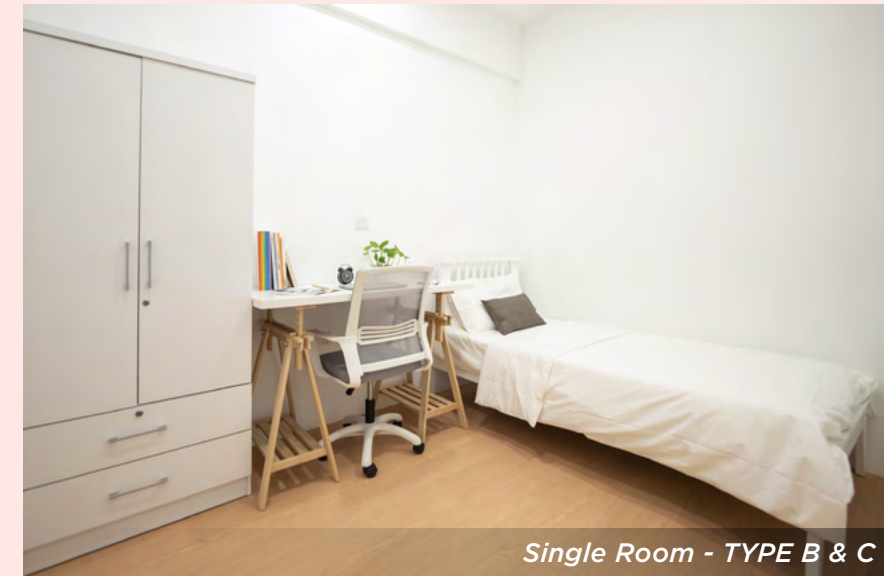

monthly rental **RM1,050** per pax

SINGLE ROOM

- Single Bed Frame
- Air-Conditioner
- Mattress
- Wardrobe
- Bathroom
- Work Station

TYPE B

TYPE C