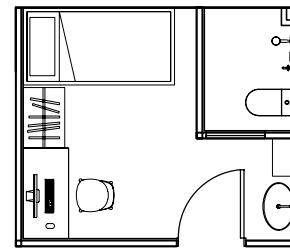

monthly rental **RM1,050** per pax

SINGLE ROOM

- Single Bed Frame
- Air-Conditioner
- Mattress
- Wardrobe
- Bathroom
- Work Station

TYPE D