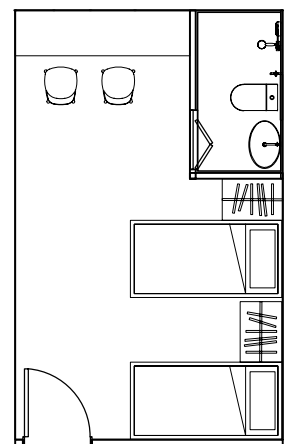

monthly rental **RM700** per pax

TWIN SHARING ROOM

Twin Sharing Room is convertible into Single Room with Queen size bed at RM1,400

- Single Bed Frame
- Air-Conditioner
- Mattress
- Wardrobe
- Bathroom
- Work Station

TYPE E

monthly rental **RM780** per pax

TWIN SHARING ROOM

Twin Sharing Room is convertible into Single Room with Queen size bed at RM1,560

- Single Bed Frame
- Air-Conditioner
- Mattress
- Wardrobe
- Bathroom
- Work Station
- Window

TYPE C