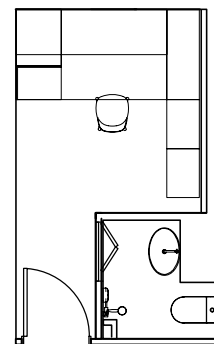

TYPE A

Single Room - TYPE A