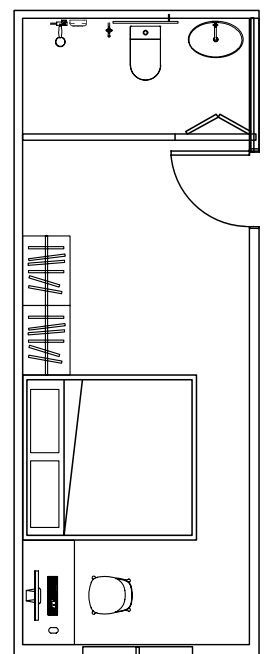

lounge areas and dining hall. Then, kick back and unwind to a picturesque outdoor scenery at the rooftop.

monthly rental **RM780** per pax

TWIN SHARING ROOM

- Single Bed Frame
- Air-Conditioner
- Mattress
- Wardrobe
- Bathroom
- Work Station
- Window

TYPE A

monthly rental **RM1,500** per pax

SINGLE ROOM

- Queen Size Bed Frame
- Air-Conditioner
- Mattress
- Wardrobe
- Bathroom
- Work Station
- Window

TYPE A

monthly rental **RM1,050** per pax

SINGLE ROOM

- Single Bed Frame
- Air-Conditioner
- Mattress
- Wardrobe
- Bathroom
- Work Station