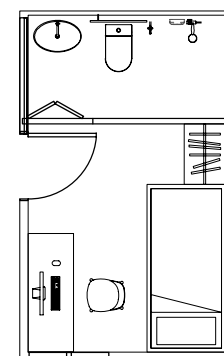

TYPE E

Single Room - TYPE E