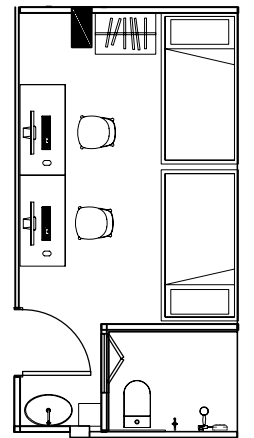

monthly rental **RM700** per pax

TWIN SHARING ROOM

Twin Sharing Room is convertible into Single Room with Queen size bed at RM1,400

- Single Bed Frame
- Air-Conditioner
- Mattress
- Wardrobe
- Bathroom
- Work Station

TYPE E

monthly rental **RM780** per pax

TWIN SHARING ROOM

Twin Sharing Room is convertible into Single Room with Queen size bed at RM1,560

- Single Bed Frame
- Air-Conditioner
- Mattress
- Wardrobe
- Bathroom
- Work Station
- Window

TYPE C